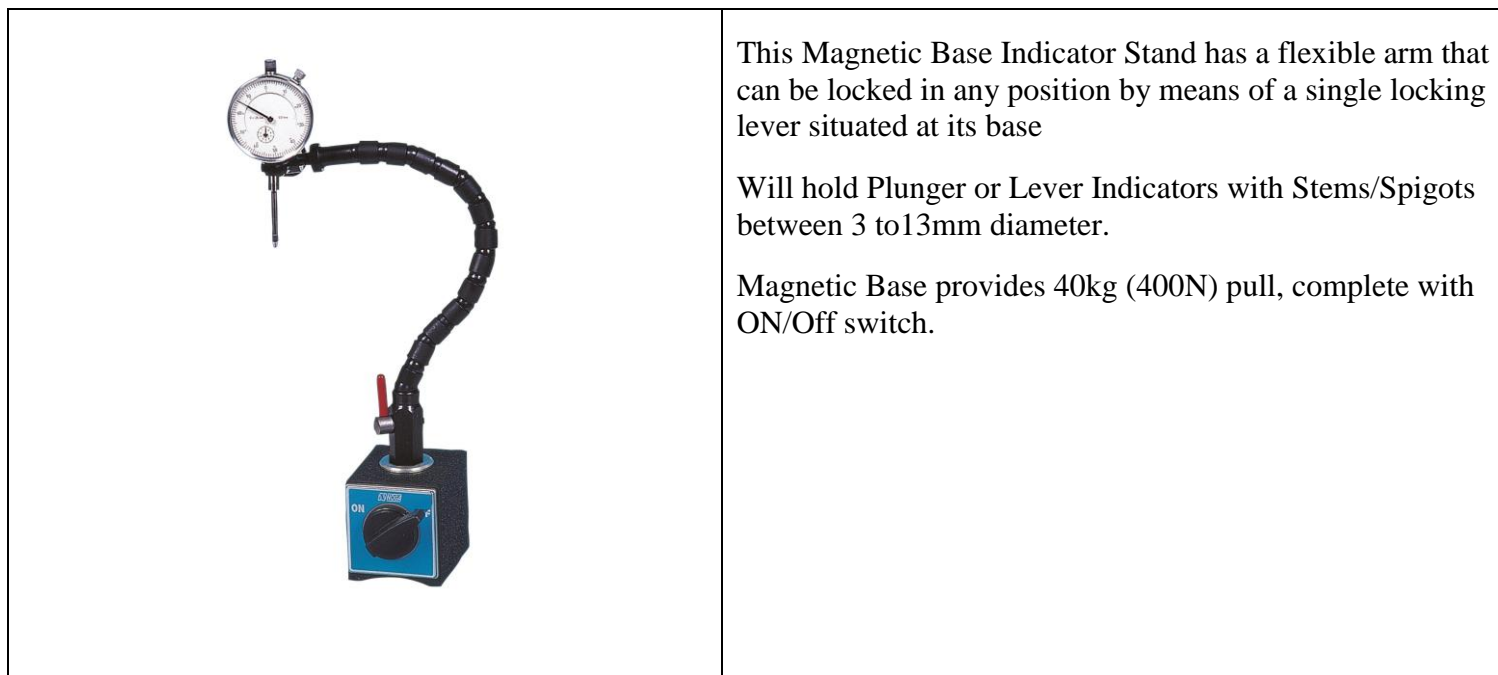

Product: Magnetic Base with Snake Arm

Code	Description
MB-SX	Magnetic Base with Snake Arm

Code	Arm thread to Magnetic Base	Overall Length of Snake Arm mm	Magnet Base Dimensions W x L x H mm
MB-SX	M8	330	50 x 60 x 55