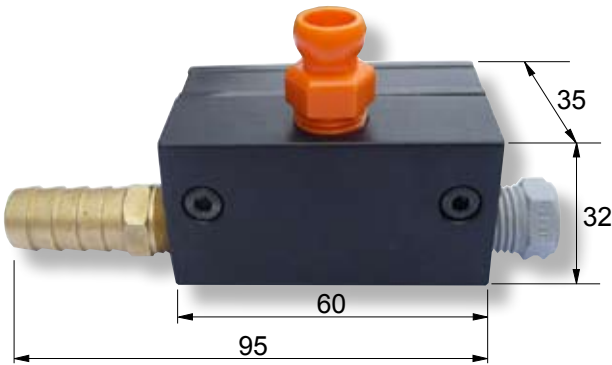

Magnetic Distributor Base

Kit

Kit comes complete with Magnetic base with supply hose connector.
1 x blanking plug
2 x 1/4 NPT Male Connectors
2 x 1/4 Y. Connectors

Linear Code: CS-100-666

Configurations

1 - OUTLET