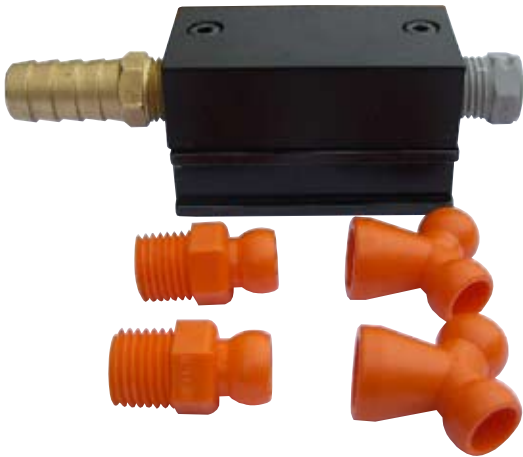

Magnetic Distributor Base

Kit

Kit comes complete with Magnetic base with supply hose connector.
1 x blanking plug
2 x 1/4 NPT Male Connectors
2 x 1/4 Y. Connectors

Linear Code: CS-100-666

Configurations

1 - OUTLET